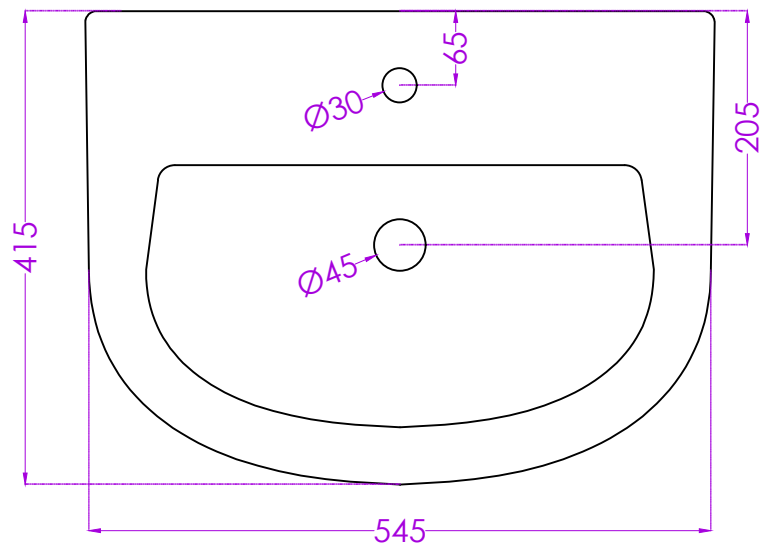

# DAISY P1115PW0303 BASIN P1116PW0003 FULL PEDESTAL

# JOHNSON

PLAN

BACK