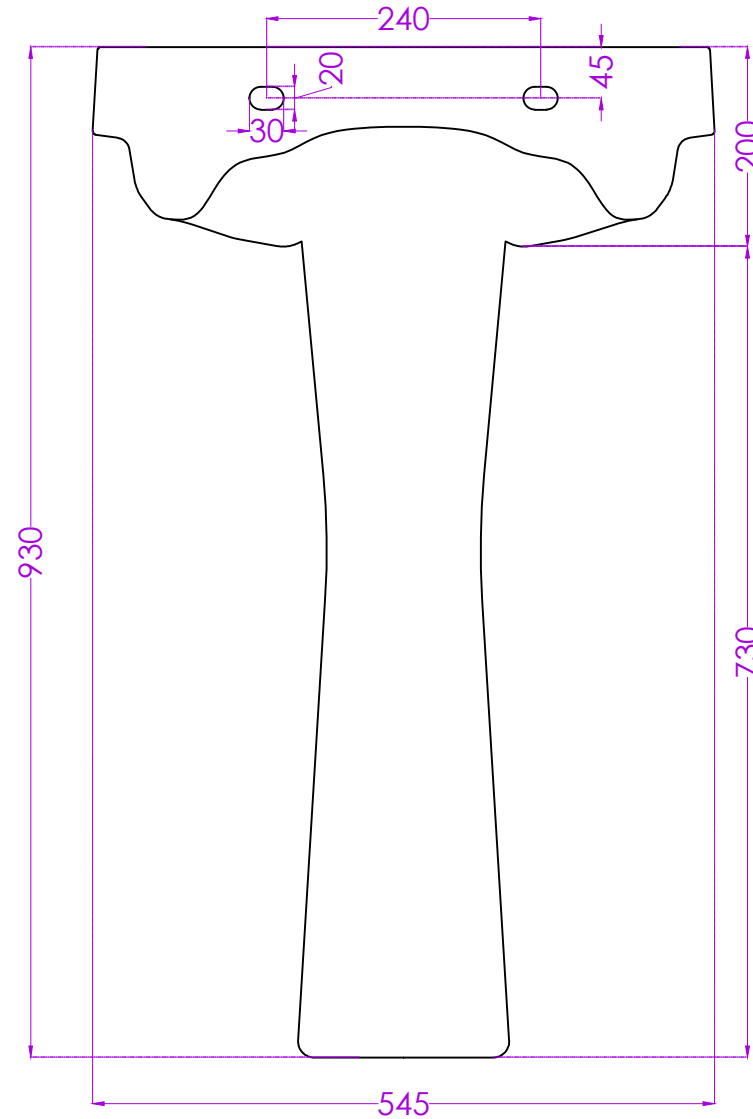

# DAISY P1115PW0303 BASIN P1116PW0003 FULL PEDESTAL

# JOHNSON

PLAN

BACK